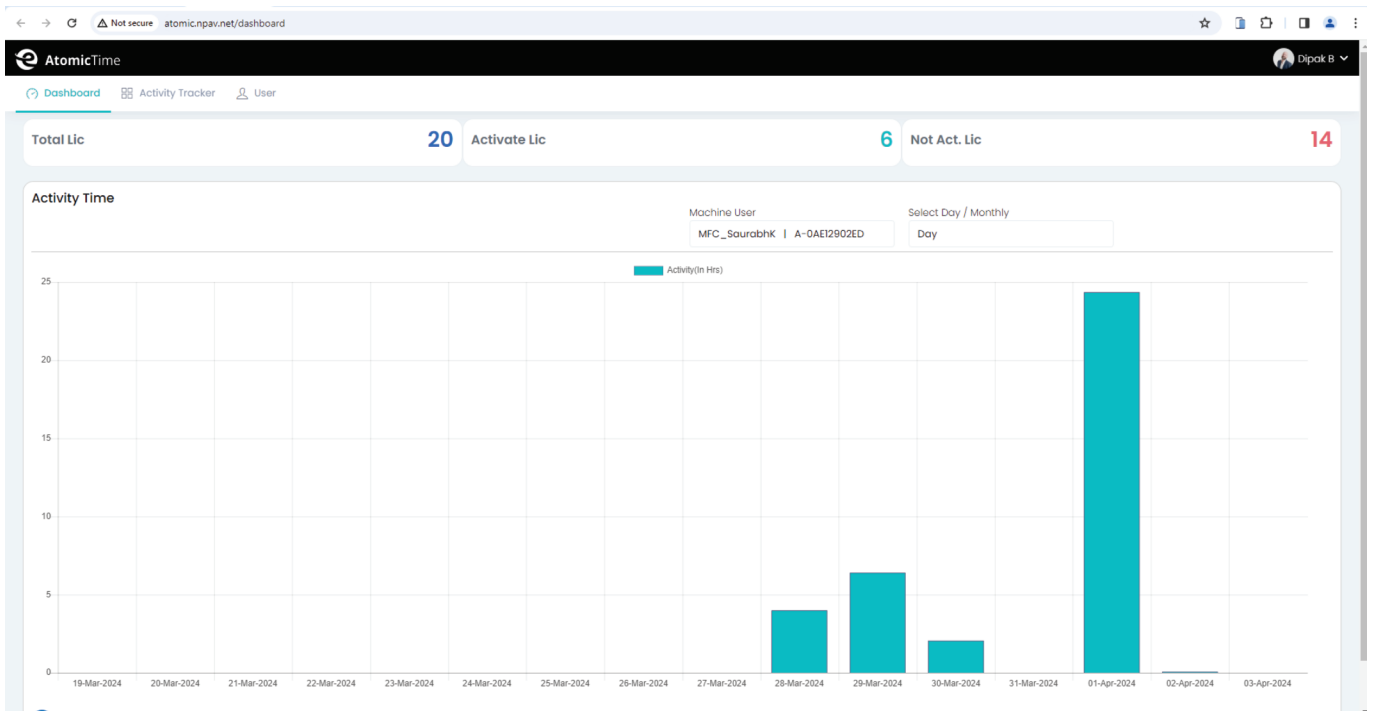

Event Log

Monitor PC Lock and Unlock Activity:

- This innovative feature keeps users informed about the frequency of PC lock and unlock events, while also calculating the total duration of both states.
- Gain valuable insights into user behavior and workstation usage patterns, empowering you to optimize productivity and security effortlessly.

PC Configuration

Explore Comprehensive PC Hardware Details:

- Unlock a wealth of insights with this feature, offering users detailed information about their PC hardware.
- From processor specifications to memory details and more, gain a comprehensive understanding of your device's capabilities at a glance.
- Stay informed and empowered to make informed decisions about your hardware setup.

Dashboard

Report Summary

Report Summary

Machine User: MFC_SaurabhK | A-0AE12902ED | From: mm/dd/yyyy | To: 04/03/2024 | Total Records: 5

#	Username	Worked Hours	Date
1	MFC_SaurabhK	00:07	2024-04-02
2	MFC_SaurabhK	00:36	2024-04-01
3	MFC_SaurabhK	02:06	2024-03-30
4	MFC_SaurabhK	06:41	2024-03-29
5	MFC_SaurabhK	04:00	2024-03-28